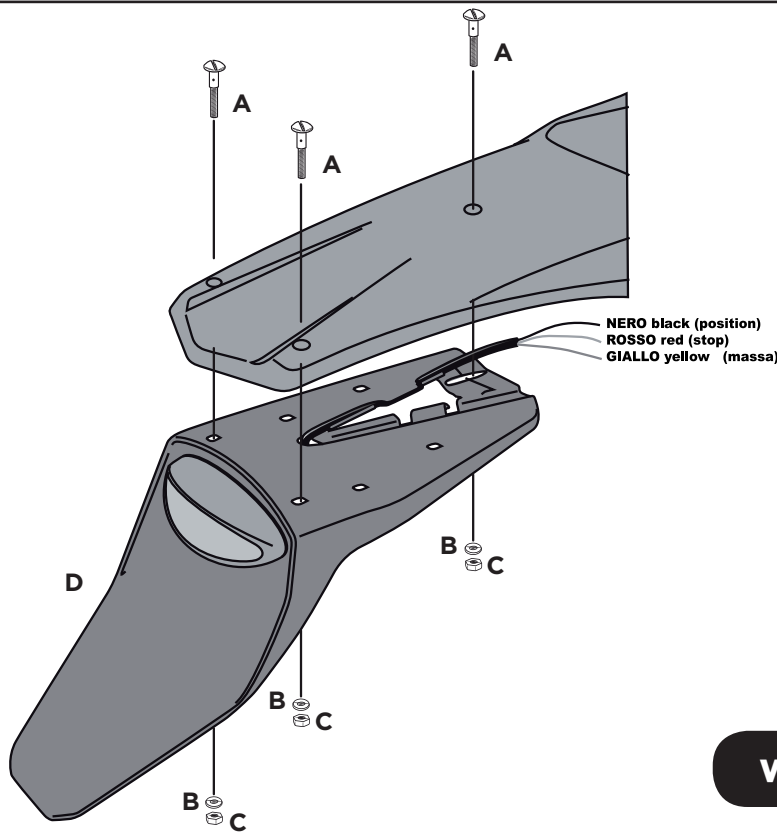

30° LED CE TAIL LIGHT
PORTATARGA 30° LED CE

COD. 500002634 REV 2

ACERBIS PARTS

A - (3 pcs.)

B - (3 pcs.)

C - (3 pcs.)

D - (1 pcs.)

WARNING! MAX 16V DC

WARNING! Of road motorcycle lights regularly fail through vibration. Always check your lights before riding at night.
 Be sure you follow the installation instructions exactly. If the headlamps fall off, it can jam the front wheel. Do not secure cables with number plate mounting straps. Use the guides provided. Before riding, check that all cables, hoses, and controls function properly. The rubber mounting straps are subject to deterioration from atmospheric pollutants. Always inspect them before riding. Never ride unless all four are properly installed and in good condition.