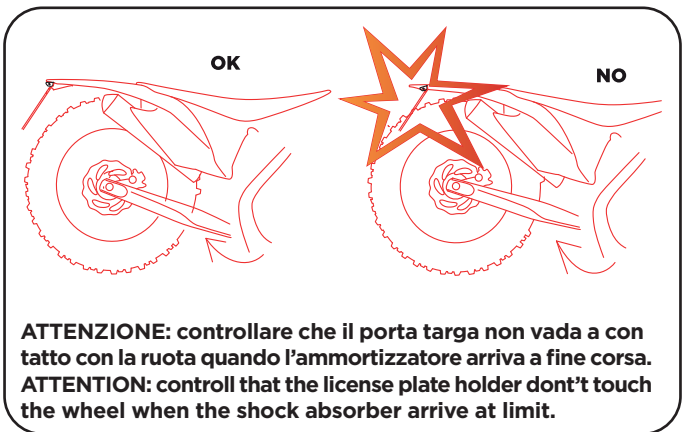

30° LED CE TAIL LIGHT
PORTATARGA 30° LED CE

COD. 500002634 REV 2

ACERBIS PARTS

A - (3 pcs.)

B - (3 pcs.)

C - (3 pcs.)

D - (1 pcs.)

WARNING! MAX 16V DC

WARNING! Of road motorcycle lights regularly fail through vibration. Always check your lights before riding at night.
 Be sure you follow the installation instructions exactly. If the headlamps fall off, it can jam the front wheel. Do not secure cables with number plate mounting straps. Use the guides provided. Before riding, check that all cables, hoses, and controls function properly. The rubber mounting straps are subject to deterioration from atmospheric pollutants. Always inspect them before riding. Never ride unless all four are properly installed and in good condition.