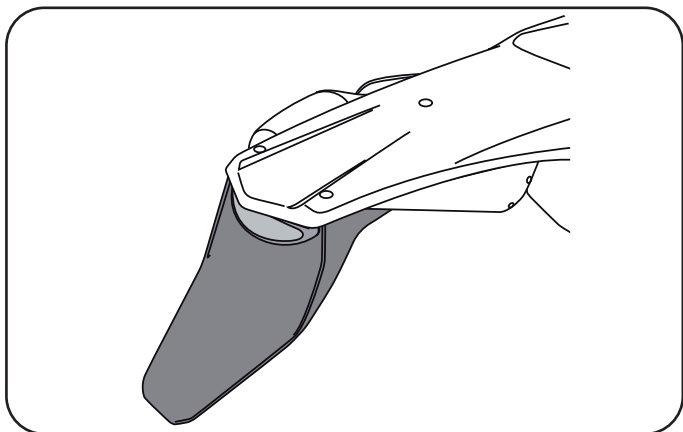

30° LED CE TAIL LIGHT
PORTATARGA 30° LED CE

COD. 500002634 REV 2

ACERBIS PARTS

A - (3 pcs.)

B - (3 pcs.)

C - (3 pcs.)

D - (1 pcs.)

WARNING! MAX 16V DC

WARNING! Of road motorcycle lights regularly fail through vibration. Always check your lights before riding at night.
 Be sure you follow the installation instructions exactly. If the headlamps fall off, it can jam the front wheel. Do not secure cables with number plate mounting straps. Use the guides provided. Before riding, check that all cables, hoses, and controls function properly. The rubber mounting straps are subject to deterioration from atmospheric pollutants. Always inspect them before riding. Never ride unless all four are properly installed and in good condition.